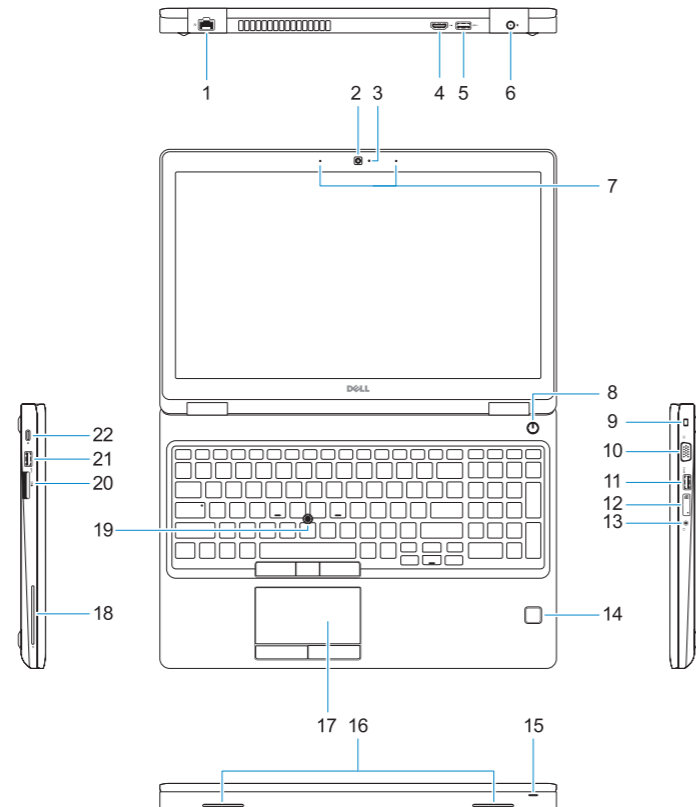

P60F

P60F001

Dell Precision 3520

Features

Caractéristiques | Funcionalidades | Özellikler | الميزات

1. Network port
2. Camera
3. Camera status light
4. HDMI port
5. USB 3.0 port
6. Power connector port
7. Dual array microphones
8. Power button
9. Nobel Wedge lock slot
10. VGA port
11. USB 3.0 port with PowerShare
12. uSIM card slot (optional)
13. Headset/Microphone port
14. Touch Fingerprint reader (optional)
15. Battery charge status light